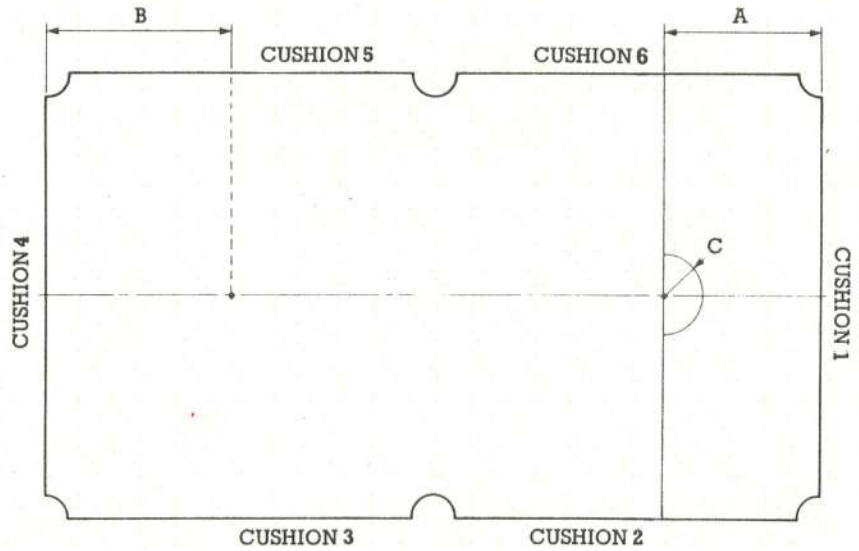

Cloth Markings

Pool Tables ONLINE
Supplier of Pool Tables for over 15 years

Snooker Markings on Pool Tables

TABLE SIZE	5'	6'	7'	8'	9'
A	6¼"	7"	8¾"	9¾"	11¼"
B	14 ³ / ₁₆ "	16 ¹⁵ / ₁₆ "	20"	22¾"	26"
C	12"	14 ⁵ / ₁₆ "	16 ⁷ / ₈ "	19½"	19½"
D	8 ⁹ / ₁₆ "	10½"	12¼"	13¾"	15"

Pool Markings

TABLE SIZE	5'	6'	7'	8'	9'
A	13¼"	14¼"	16¾"	18"	21"
B	14½"	16¾"	19¾"	22 ⁷ / ₈ "	24 ⁵ / ₈ "
C RAD	4"	5½"	6"	6½"	8"

www.homegames.co.uk
www.pooltablesonline.co.uk