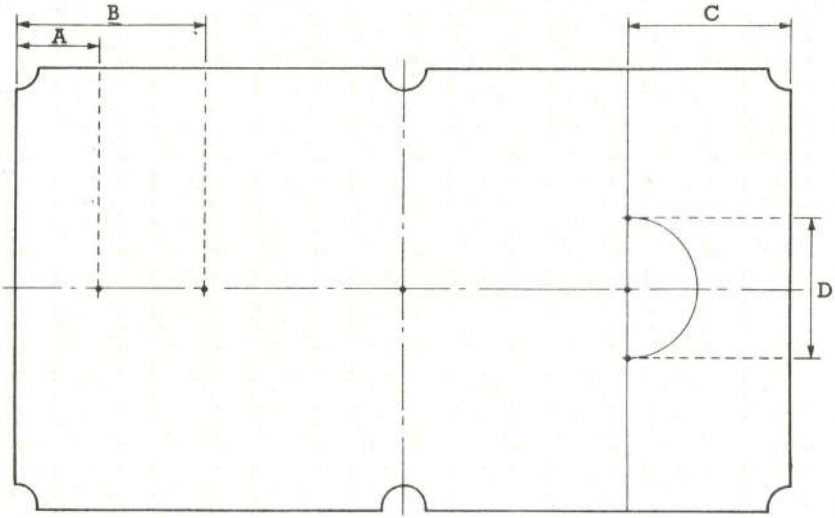

Cloth Markings

Pool Tables ONLINE
Supplier of Pool Tables for over 15 years

Snooker Markings on Pool Tables

TABLE SIZE	5'	6'	7'	8'	9'
A	6¼"	7"	8¾"	9¾"	11¼"
B	14 ³ / ₁₆ "	16 ¹⁵ / ₁₆ "	20"	22¾"	26"
C	12"	14 ⁵ / ₁₆ "	16 ⁷ / ₈ "	19½"	19½"
D	8 ⁹ / ₁₆ "	10½"	12¼"	13¾"	15"

Pool Markings

TABLE SIZE	5'	6'	7'	8'	9'
A	13¼"	14¼"	16¾"	18"	21"
B	14½"	16¾"	19¾"	22 ⁷ / ₈ "	24 ⁵ / ₈ "
C RAD	4"	5½"	6"	6½"	8"

www.homegames.co.uk
www.pooltablesonline.co.uk